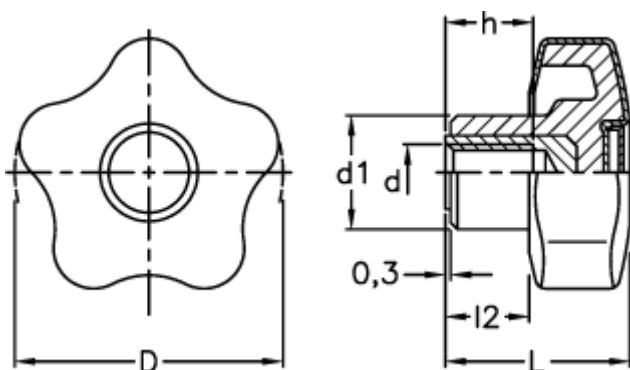

Data Sheet

Article number: 23021700139

Description: E+G Lobe knob

VCT.66 B-M10-SOFT, centre cap RAL9005 - black

Measures

d = M10

D = 66

d1 = 22

h = 17

L = 38.5